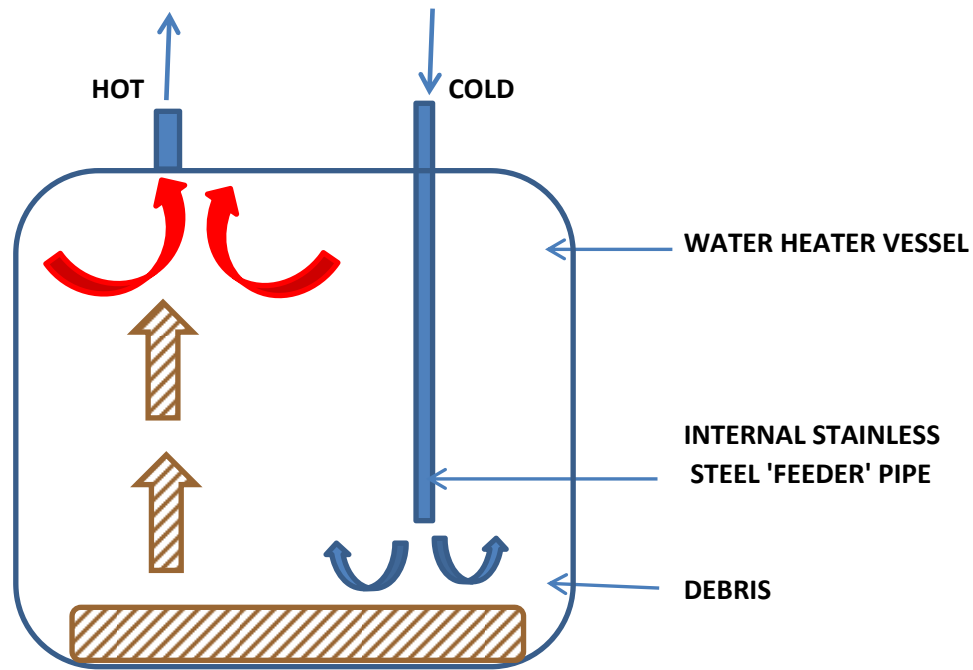

NORMAL OPERATING POSITION

REVERSE UNIT FOR FLUSHING

UNDERSINK WATER HEATER - FLUSHING PROCEDURE

CROWN WATER HEATERS LTD
SMITH'S YARD
THE BRADSHAW'S
HOLYHEAD ROAD
CODSALL
WOLVERHAMPTON
WV8 2HU

Tel: 01902 310678 Fax: 01902 425707