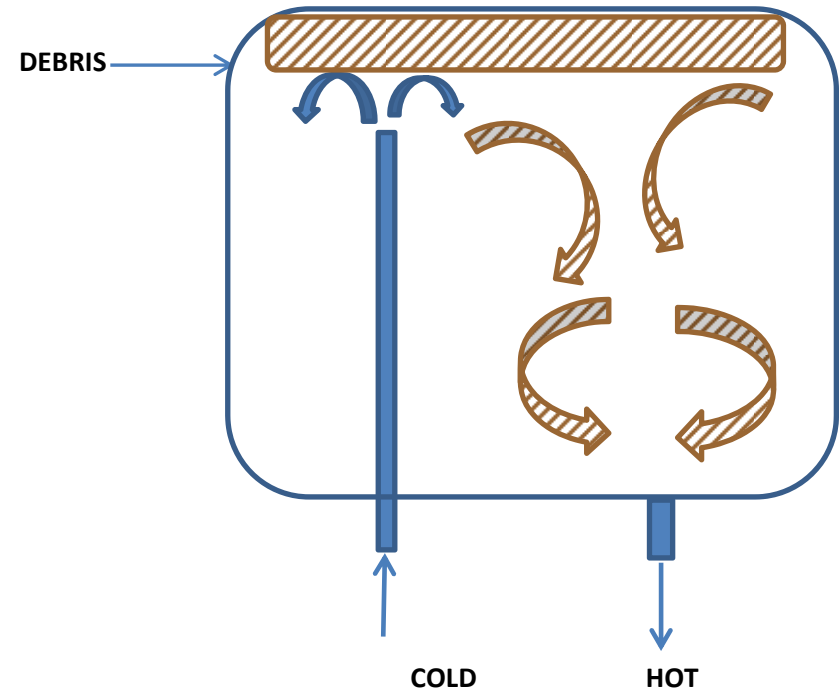

NORMAL OPERATING POSITION

REVERSE UNIT FOR FLUSHING

UNDERSINK WATER HEATER - FLUSHING PROCEDURE

CROWN WATER HEATERS LTD
SMITH'S YARD
THE BRADSHAW'S
HOLYHEAD ROAD
CODSALL
WOLVERHAMPTON
WV8 2HU

Tel: 01902 310678 Fax: 01902 425707